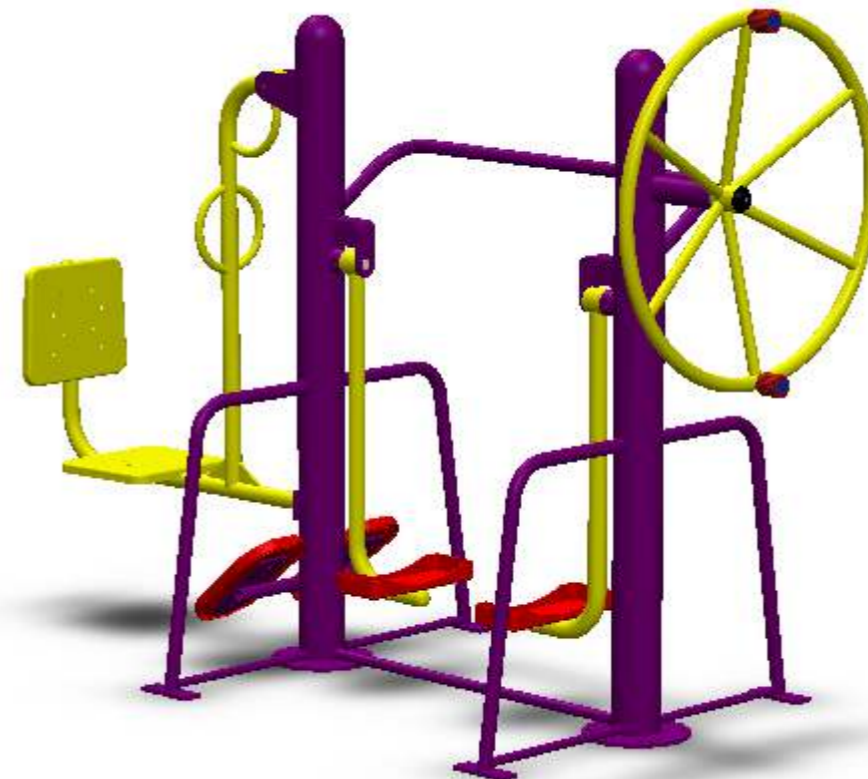

POMMEL HORSE ▶
ODFE32
Area: 2.2 Mtr x 0.55 Mtr
Safe Area: 4.6 Mtr x 1.8 Mtr

UNEVEN BAR ▶

ODFE34
Area: 3.3 Mtr x 2.0 Mtr
Safe Area: 5 Mtr x 4.5 Mtr