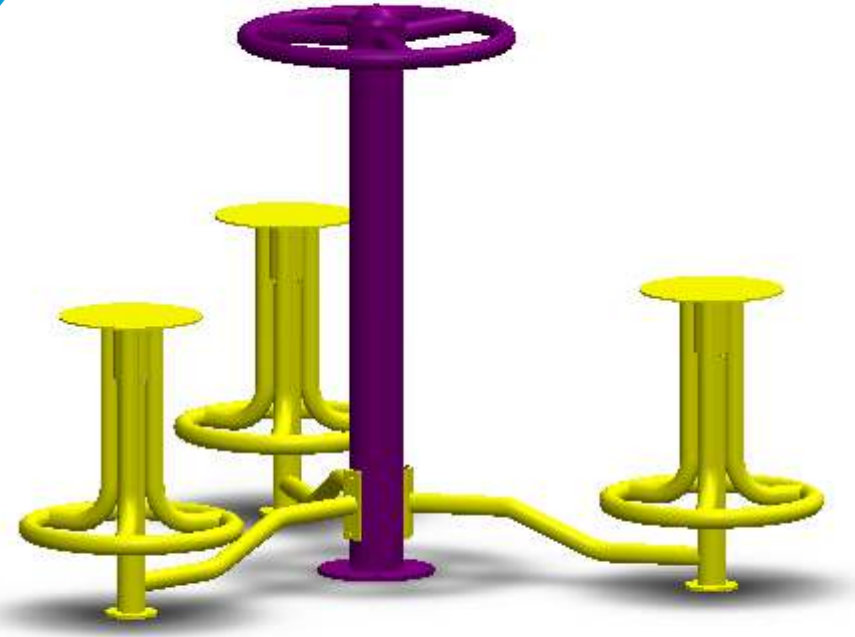

HORIZONTAL CYCLE
ODFE23
Area: 1.3 Mtr x 0.70 Mtr
Safe Area: 2 Mtr x 1.8 Mtr