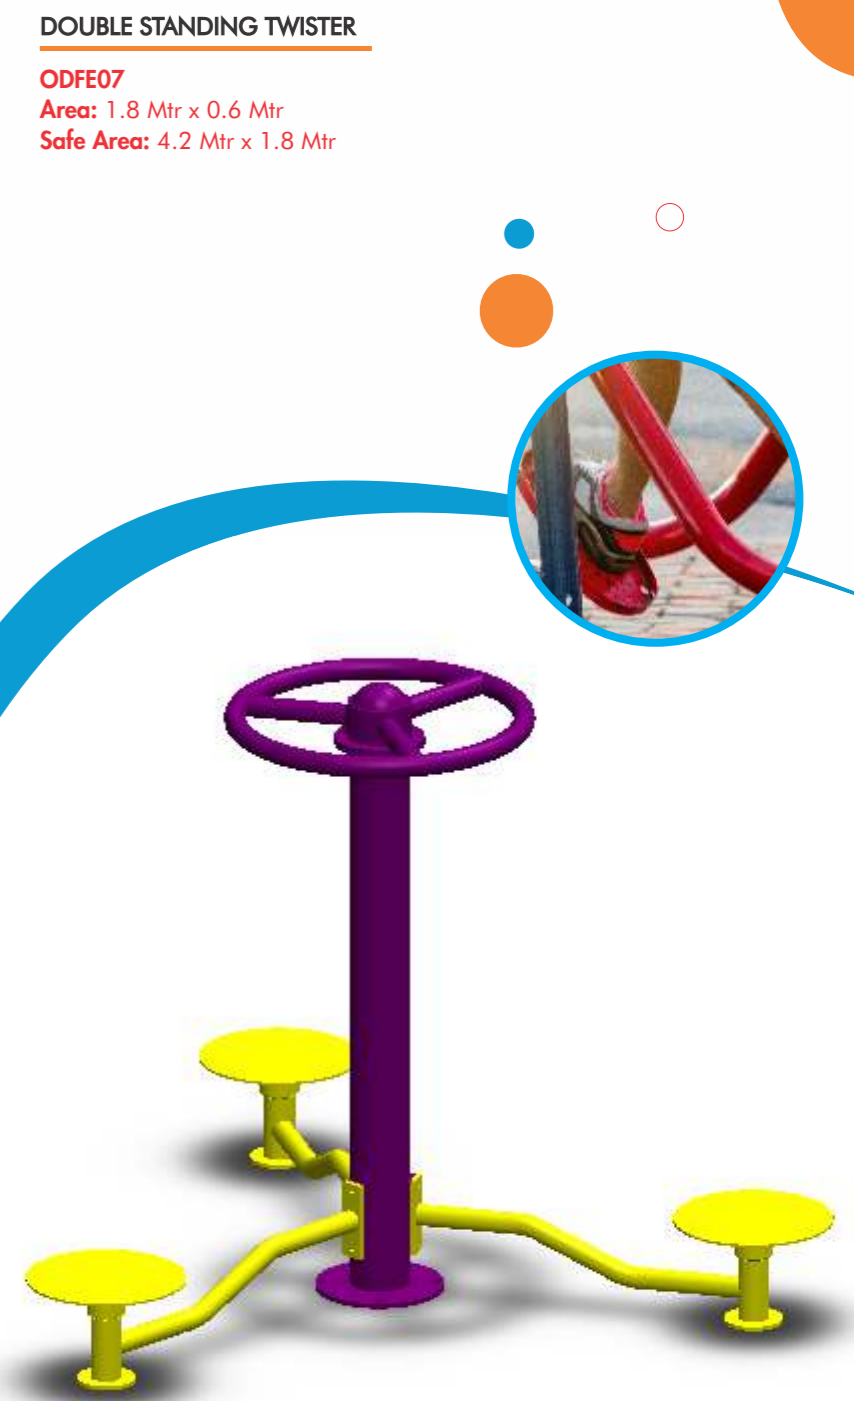

◀ **ARM SPINNER DOUBLE - 4 WHEEL**
ODFE11
Area: 1.0 Mtr x 1.3 Mtr
Safe Area: 2.5 Mtr x 3 Mtr

◀ **DOUBLE STANDING TWISTER**
ODFE07
Area: 1.8 Mtr x 0.6 Mtr
Safe Area: 4.2 Mtr x 1.8 Mtr