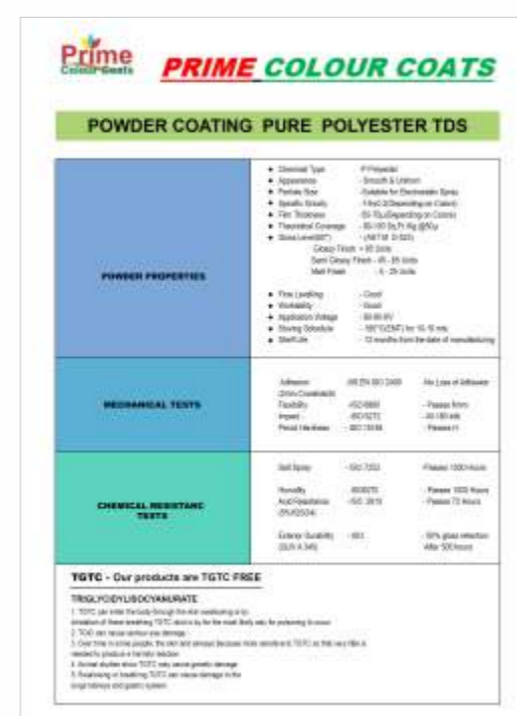

CERTIFICATES