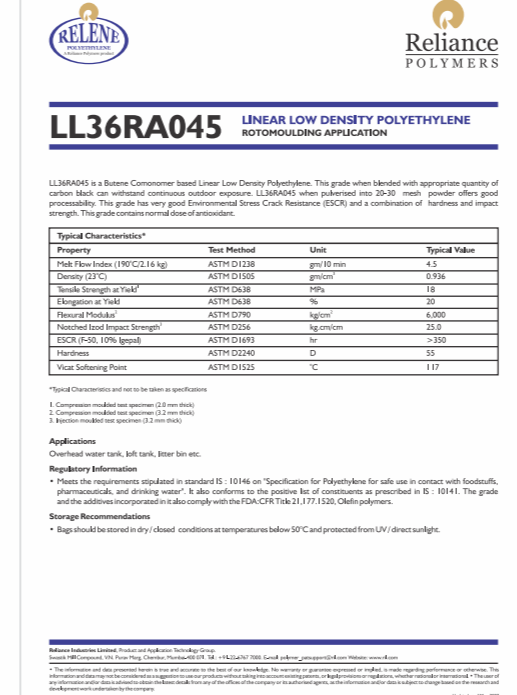

CERTIFICATES

INDICATIVE WARRANTY

- The warranties shall only be covered against a Valid **WARRANTY CERTIFICATE Issued by HONEY FUN-N-THRILL CO**, ONLY after receiving **100% Payment for the work done.**
- The Below Mentioned warranties cover only Repair / Replacement of Parts for the warranted period.
- The warranty Period shall start from the Date of **Honey Fun N Thrill Co's Invoice** only.