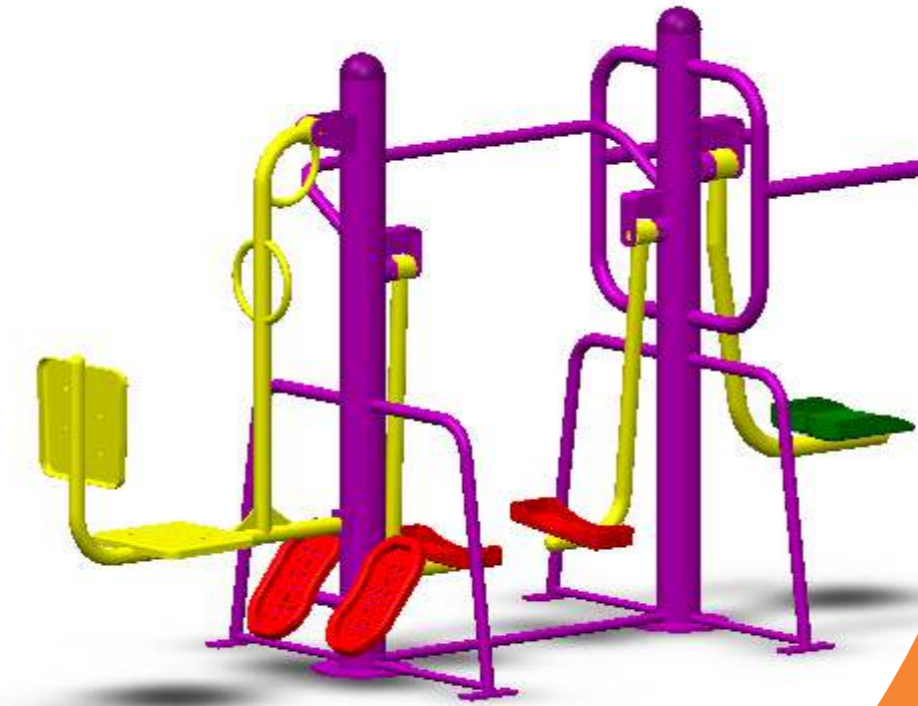

ODFE37
Area: 2.13 Mtr x 1.03 Mtr
Safe Area: 4.33 Mtr x 2.34 Mtr

3 IN 1
(AERIAL STROLLER + LEG PRESS + SEATING TWISTER)

ODFE38
Area: 2.83 Mtr x 0.63 Mtr
Safe Area: 3.95 Mtr x 2.60 Mtr

3 IN 1
(AERIAL STROLLER + LEG PRESS + SURF BOARD)