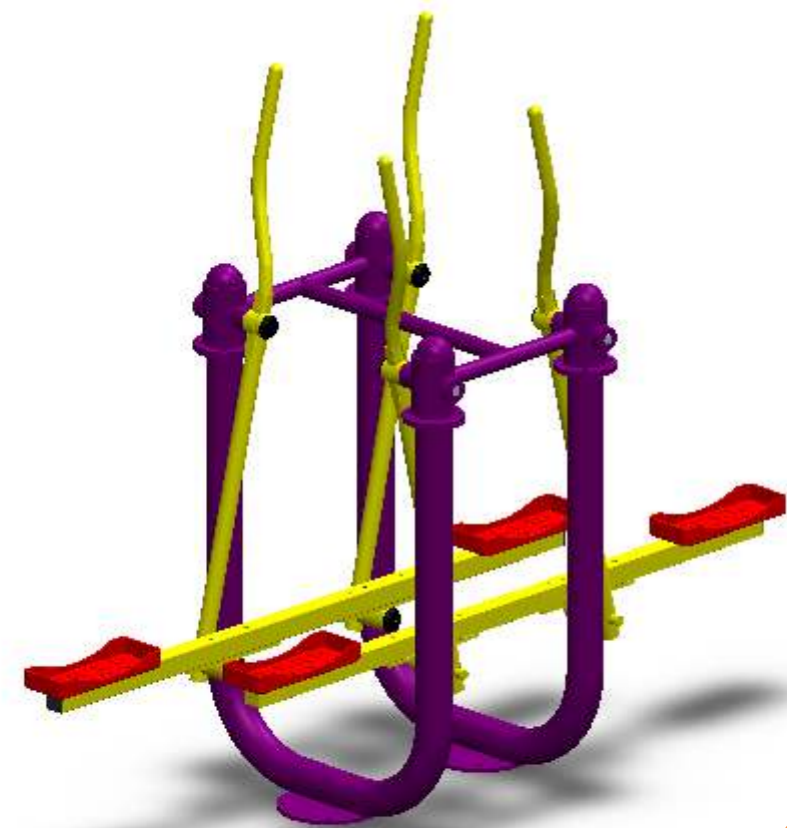

SURF BOARD

ODFE25
Area: 1.5 Mtr x 1.2 Mtr
Safe Area: 3.5 Mtr x 3.5 Mtr

SEATED PULLER

ODFE26
Area: 1.8 Mtr x 0.8 Mtr
Safe Area: 4.2 Mtr x 2 Mtr

HORSE RIDER

ODFE28
Area: 1.03 Mtr x 0.7 Mtr
Safe Area: 3.5 Mtr x 2 Mtr

CHEST PRESS + SEATED PULLER

ODFE27
Area: 2.4 Mtr x 0.8 Mtr
Safe Area: 4.8 Mtr x 2 Mtr

◀ **SKY WALKER**
ODFE29
 Area: 1.8 Mtr x 0.9 Mtr
 Safe Area: 4 Mtr x 2.1 Mtr

PUSH UP BAR ▶
ODFE30
 Area: 1 Mtr x 0.5 Mtr
 Safe Area: 2.5 Mtr x 1.8 Mtr