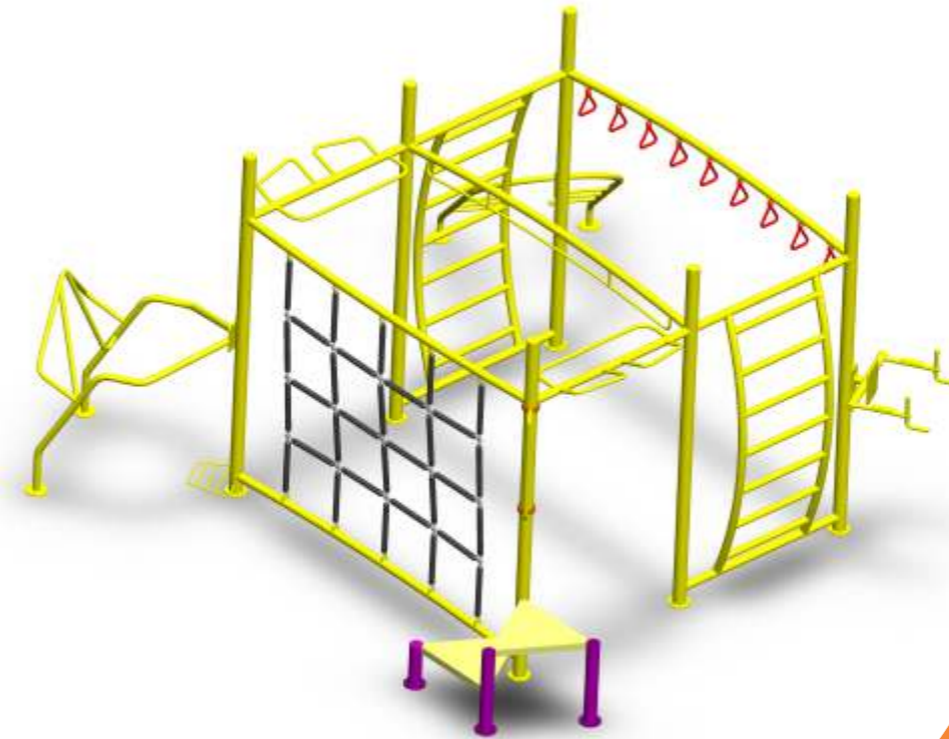

**8 IN 1 COMBINATION
(LEG PRESS + SURF BOARD + PUSHUP BAR + OVATE STEPPER
 + AERIAL STROLLER + HORSE RIDER + SINGLE TWISTER + CHEST PRESS)**

ODFE42
Area: Dia 6.0 Mtr
Safe Area: Dia 7.0 Mtr

MULTI PURPOSE ODFE SET 1